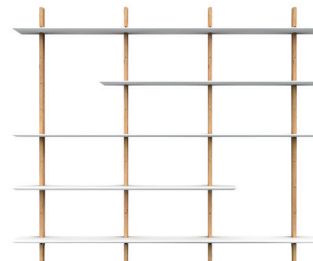

tenzo®

BRIDGE

MADE IN SWEDEN

BRIDGE

o o o o

Wall-hung

Bridge is constructed to hang on the wall and is easily attached with screws. The shelf is neat and discrete and offers a lot of space.

Adjustable shelves

5299,-

Soft white
9004101005
5699,-

5299,-

Black
9004101024

5299,-

Forest green
900410131

5699,-

Soft white/Oak
9004101605

Forest green/Oak
9004101631

4105

Door insert

W:68,4 x D: 22,5 x H:36,4 cm

749,-

Soft white
9004105005

Black
9004105024

Forest green
900410531