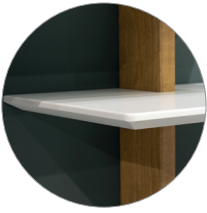

tenzo®

BRIDGE

MADE IN SWEDEN

BRIDGE

o o o o

Wall-hung

Bridge is constructed to hang on the wall and is easily attached with screws. The shelf is neat and discrete and offers a lot of space.

Adjustable shelves

Add door inserts for hidden storage and to give your shelf a more crafted look.

Design by: Tenzo Design studio

This product is designed by Tenzo Design studio. With nearly 90 years of experience in design and construction we have knowledge about manufacturing contemporary Scandinavian furniture to a broad international market.