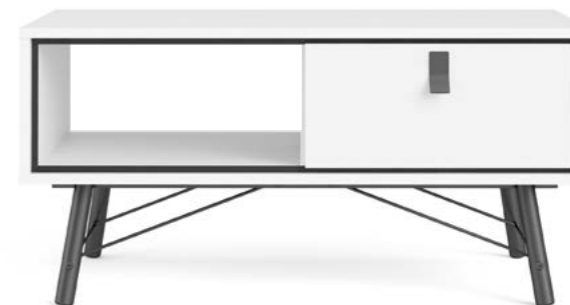

86008 China cabinet - 8610 Sideboard. Colour gmdj

86008 China cabinet

101.8 x 40.1 x 161.8 cm

40.1 x 15.8 x 63.7"

Colours: gogo - gmdj

CALMING ATMOSPHERE

86009 Coffee table
101.8 x 48.2 x 50 cm
40.1 x 19 x 19.7"
Colours: gogo - gmdj

86006 Sideboard

150.3 x 40.1 x 72.2 cm

59.1 x 15.8 x 28.4"

Colours: gogo - gmdj

RY SLEEPING OVERVIEW

86011 Wardrobe

86014 Nightstand

86012 / 82015* Double dresser

Colours: gogo - gmdj

LIVING

86006 Sideboard

150.3 x 40.1 x 72.2 cm

59.1 x 15.8 x 28.4"

Colours: gogo - gmdj

86007 TV Unit

150.3 x 40.1 x 59.6 cm