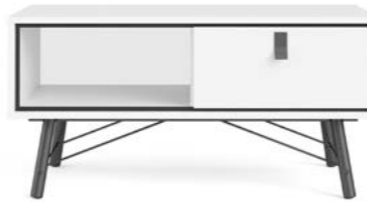

RY BY TVILUM

FOR ALL THE NECESSITIES

RY LIVING OVERVIEW

86008 China cabinet

86009 Coffee table

86007 TV Unit

86006 Sideboard

86010 Sideboard

86008 China cabinet - 8610 Sideboard. Colour gmdj

86008 China cabinet

101.8 x 40.1 x 161.8 cm

40.1 x 15.8 x 63.7"

Colours: gogo - gmdj

CALMING ATMOSPHERE

86009 Coffee table
101.8 x 48.2 x 50 cm
40.1 x 19 x 19.7"
Colours: gogo - gmdj

86006 Sideboard

150.3 x 40.1 x 72.2 cm

59.1 x 15.8 x 28.4"

Colours: gogo - gmdj

RY SLEEPING OVERVIEW

86011 Wardrobe

86014 Nightstand

86012 / 82015* Double dresser

Colours: gogo - gmdj

LIVING

86006 Sideboard

150.3 x 40.1 x 72.2 cm

59.1 x 15.8 x 28.4"

Colours: gogo - gmdj

86007 TV Unit

150.3 x 40.1 x 59.6 cm