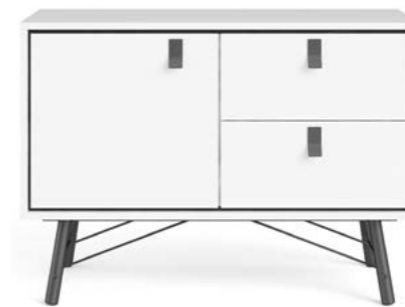

RY BY TVILUM

FOR ALL THE NECESSITIES

RY LIVING OVERVIEW

86008 China cabinet

86009 Coffee table

86007 TV Unit

86006 Sideboard

86010 Sideboard

86008 China cabinet - 8610 Sideboard. Colour gmdj

86008 China cabinet

101.8 x 40.1 x 161.8 cm

40.1 x 15.8 x 63.7"

Colours: gogo - gmdj

CALMING ATMOSPHERE

86009 Coffee table
101.8 x 48.2 x 50 cm
40.1 x 19 x 19.7"
Colours: gogo - gmdj

86006 Sideboard

150.3 x 40.1 x 72.2 cm

59.1 x 15.8 x 28.4"

Colours: gogo - gmdj

RY SLEEPING OVERVIEW

86011 Wardrobe

86014 Nightstand

86012 / 82015* Double dresser

Colours: gogo - gmdj

LIVING

86006 Sideboard

150.3 x 40.1 x 72.2 cm

59.1 x 15.8 x 28.4"

Colours: gogo - gmdj

86007 TV Unit

150.3 x 40.1 x 59.6 cm