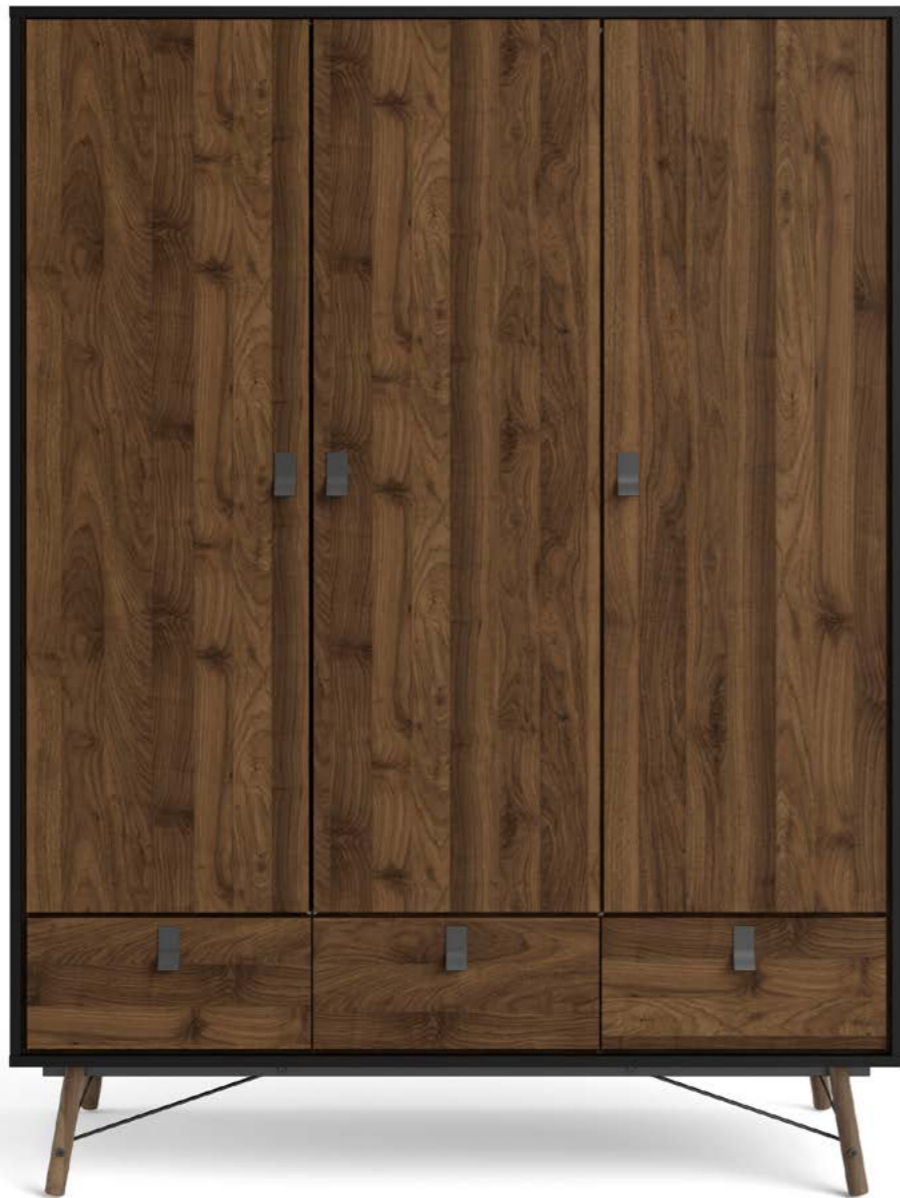

86006 Sideboard

150.3 x 40.1 x 72.2 cm

59.1 x 15.8 x 28.4"

Colours: gogo - gmdj

RY SLEEPING OVERVIEW

86011 Wardrobe

86014 Nightstand

86012 / 82015* Double dresser

86013 / 82016* Double dresser

86013 / 86016* Double dresser

101.8 x 40.1 x 94.8 cm

59.2 x 15.8 x 37.3"

Colours: gogo - gmdj

86011 Wardrobe

150.2 x 60.1 x 200.4 cm

59.1 x 23.7 x 78.9"

Colours: gogo - gmdj

LIVING

86006 Sideboard

150.3 x 40.1 x 72.2 cm

59.1 x 15.8 x 28.4"

Colours: gogo - gmdj

86007 TV Unit

150.3 x 40.1 x 59.6 cm