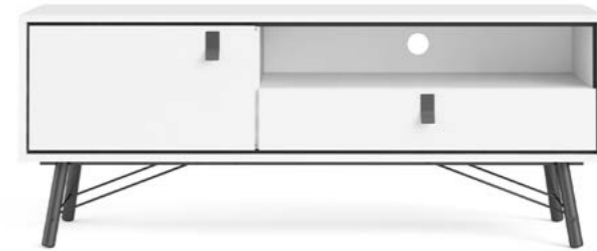

RY BY TVILUM

FOR ALL THE NECESSITIES

RY LIVING OVERVIEW

86008 China cabinet

86009 Coffee table

86007 TV Unit

86006 Sideboard

86010 Sideboard

86008 China cabinet - 8610 Sideboard. Colour gmdj

86008 China cabinet

101.8 x 40.1 x 161.8 cm

40.1 x 15.8 x 63.7"

Colours: gogo - gmdj

CALMING ATMOSPHERE

86009 Coffee table
101.8 x 48.2 x 50 cm
40.1 x 19 x 19.7"
Colours: gogo - gmdj

86006 Sideboard

150.3 x 40.1 x 72.2 cm

59.1 x 15.8 x 28.4"

Colours: gogo - gmdj

RY SLEEPING OVERVIEW

86011 Wardrobe

86014 Nightstand

86012 / 82015* Double dresser

Colours: gogo - gmdj

LIVING

86006 Sideboard

150.3 x 40.1 x 72.2 cm

59.1 x 15.8 x 28.4"

Colours: gogo - gmdj

86007 TV Unit

150.3 x 40.1 x 59.6 cm