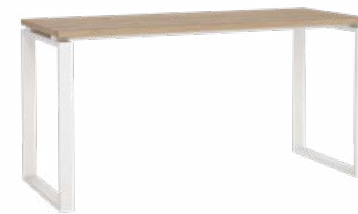

tvilum

CORNER DESK

Model 65600/03

The Corner Desk combines functionality and style, offering a practical solution for both work and study environments. It features a three-drawer cabinet and an open compartment, providing ample storage for your essentials, and stable steel legs.

JACKSON HICKORY/WHITE

65600/03h4949

MATT DARK GREY/JACKSON HICKORY

65600/03ighlig

DESK 150

Model 65600/01

The Office Desk is designed to effortlessly enhance any room. It's a stylish addition that complements the entire Sign collection. Featuring stable steel frame legs and a sleek 60 cm deep topplate, this office desk can easily fit into smaller spaces and suits any setting. Elevate your space with this blend of form and function.

This model is a combination of Top 65580, Support 65594, 2 x Leg 65593.

Width: 150 cm / 59.06"
Depth: 60 cm / 23.62"
Height: 75,6 cm / 29.76"

Topplate Weight Capacity 27 kg / 55.52 lb
Frame Steel Legs

JACKSON HICKORY/WHITE

65600/01hl49

MATT DARK GREY/JACKSON HICKORY

65600/01hlig

DESK 120

Model 65600/02

The Office Desk is designed to effortlessly enhance any room. It's a stylish addition that complements the entire Sign collection. Featuring stable steel frame legs and a sleek 60 cm deep topplate, this office desk can easily fit into smaller spaces and suits any setting. Elevate your space with this blend of form and function.